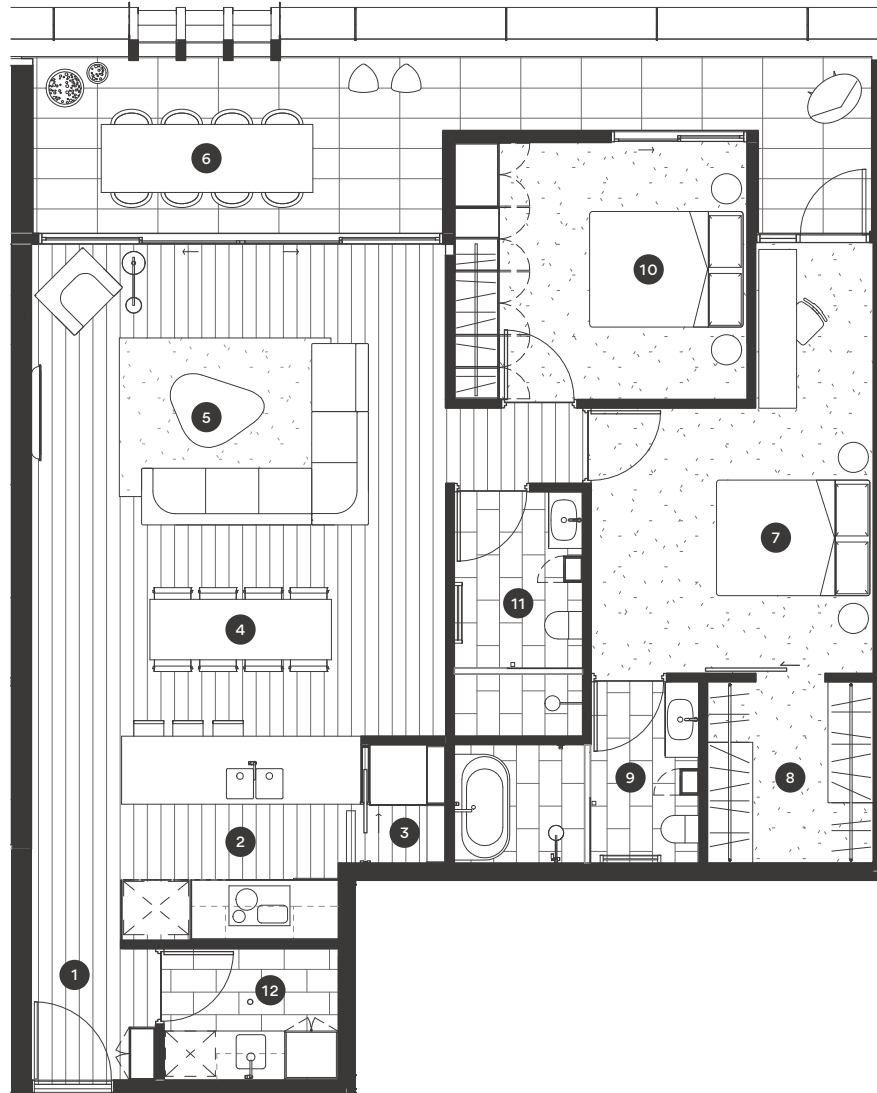

WILSON LANE

LEVEL TWO
APARTMENT 202

DEVELOPED BY

Millson

Kosloff
Architecture

Millson

Plan 1:100 at A4

WILSON LANE

LEVEL TWO APARTMENT 202

2 BEDROOM / 2 BATHROOM

INTERNAL AREA - 111.7m²

DECK AREA - 28.2m²

LOCK UP STORAGE - 11.5m³

CAR SPACES - 1

- 1 ENTRY
- 2 KITCHEN
- 3 PANTRY
- 4 DINING
- 5 LIVING

- 6 BALCONY
- 7 BEDROOM 1
- 8 WALK-IN ROBE
- 9 ENSUITE
- 10 BEDROOM 2
- 11 BATHROOM
- 12 LAUNDRY