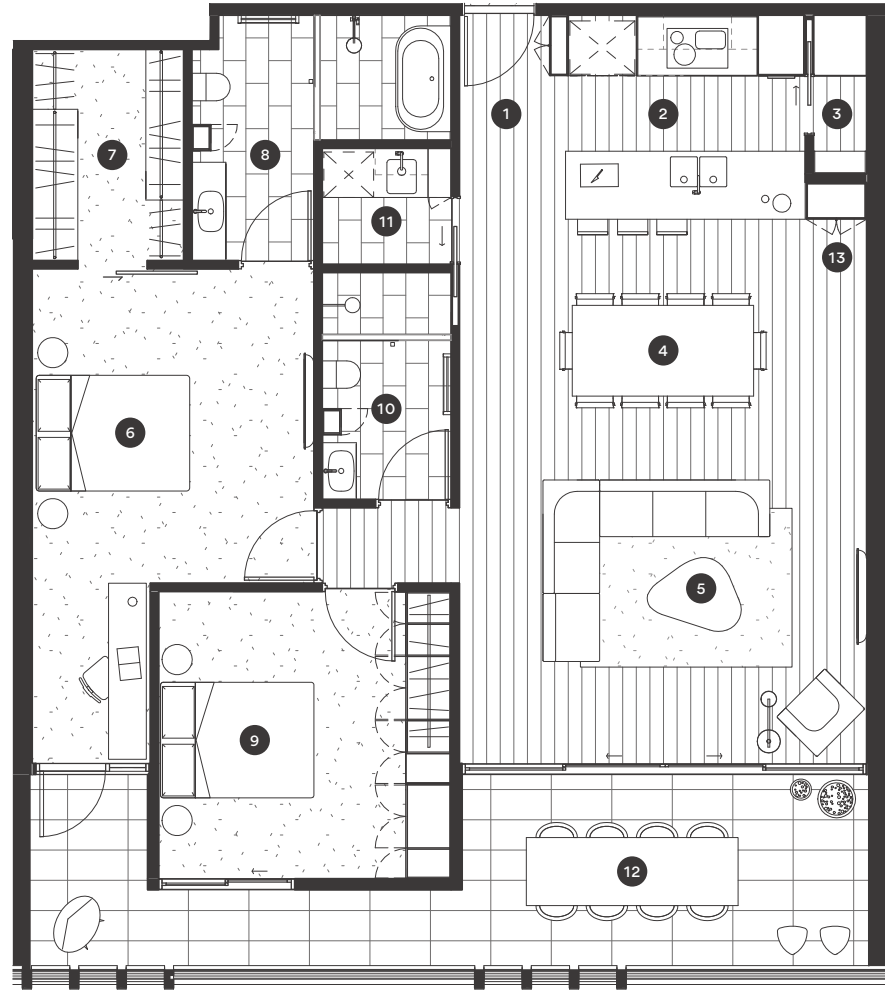

WILSON LANE

LEVEL TWO
APARTMENT 206

DEVELOPED BY

Millson

Kosloff
Architecture

Millson

Plan 1:100 at A4

WILSON LANE

LEVEL TWO APARTMENT 206

2 BEDROOM / 2 BATHROOM

INTERNAL AREA - 119.5m²

DECK AREA - 25.1m²

LOCK UP STORAGE - 10.5m³

CAR SPACES - 1

- 1 ENTRY
- 2 KITCHEN
- 3 PANTRY
- 4 DINING
- 5 LIVING

- 6 BEDROOM 1
- 7 WALK-IN ROBE
- 8 ENSUITE
- 9 BEDROOM 2
- 10 BATHROOM
- 11 LAUNDRY
- 12 BALCONY
- 13 STUDY