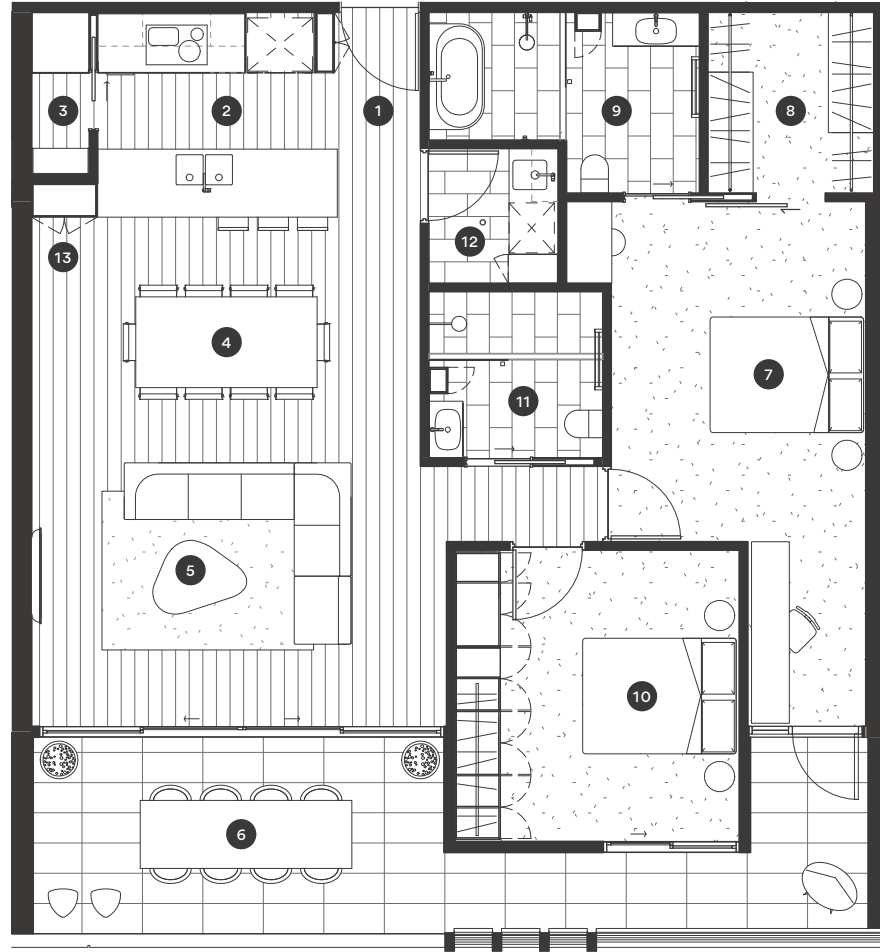

W I L S O N
L A N E

LEVEL TWO
APARTMENT 207

DEVELOPED BY

Millson

Kosloff
Architecture

Millson

Plan 1:100 at A4

WILSON LANE

LEVEL TWO APARTMENT 207

2 BEDROOM / 2 BATHROOM

INTERNAL AREA - 115.5m²

DECK AREA - 25.3m²

LOCK UP STORAGE - 10.5m³

CAR SPACES - 1

- 1 ENTRY
- 2 KITCHEN
- 3 PANTRY
- 4 DINING
- 5 LIVING

- 6 DECK
- 7 BEDROOM 1
- 8 WALK-IN ROBE
- 9 ENSUITE
- 10 BEDROOM 2