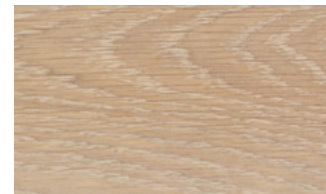

- 11 BATHROOM
- 12 LAUNDRY
- 13 STUDY

GENERAL

Walls & Ceilings
Colour: Dulux Natural White

Timber Oak Floors
Royal Oak Floors
Colour: White Smoked

Carpet
Trojan Twist 100% Pure Wool
Colour: Ares

External Balcony Tiles/Pavers
Finish: Basalt Appearance

Joinery
Prefinished Natural Timber Veneer
Finish: Oak Rift White Wash

Joinery (Alternative Option)
Prefinished Natural Timber Veneer
Finish: Oak Rift Swamp

GENERAL (CONT.)

Entry Door
Prefinished Natural Timber Veneer
Finish: Oak Rift White Wash

Benchtop
Natural Stone Slab
Colour: Toros Black Fine Line Marble
Finish: Honed

Benchtop (Alternative Option)
Natural Stone Slab
Colour: Elba White Marble
Finish: Honed

Splashback
Glass Mosaic
Colour: GO46 Midnight