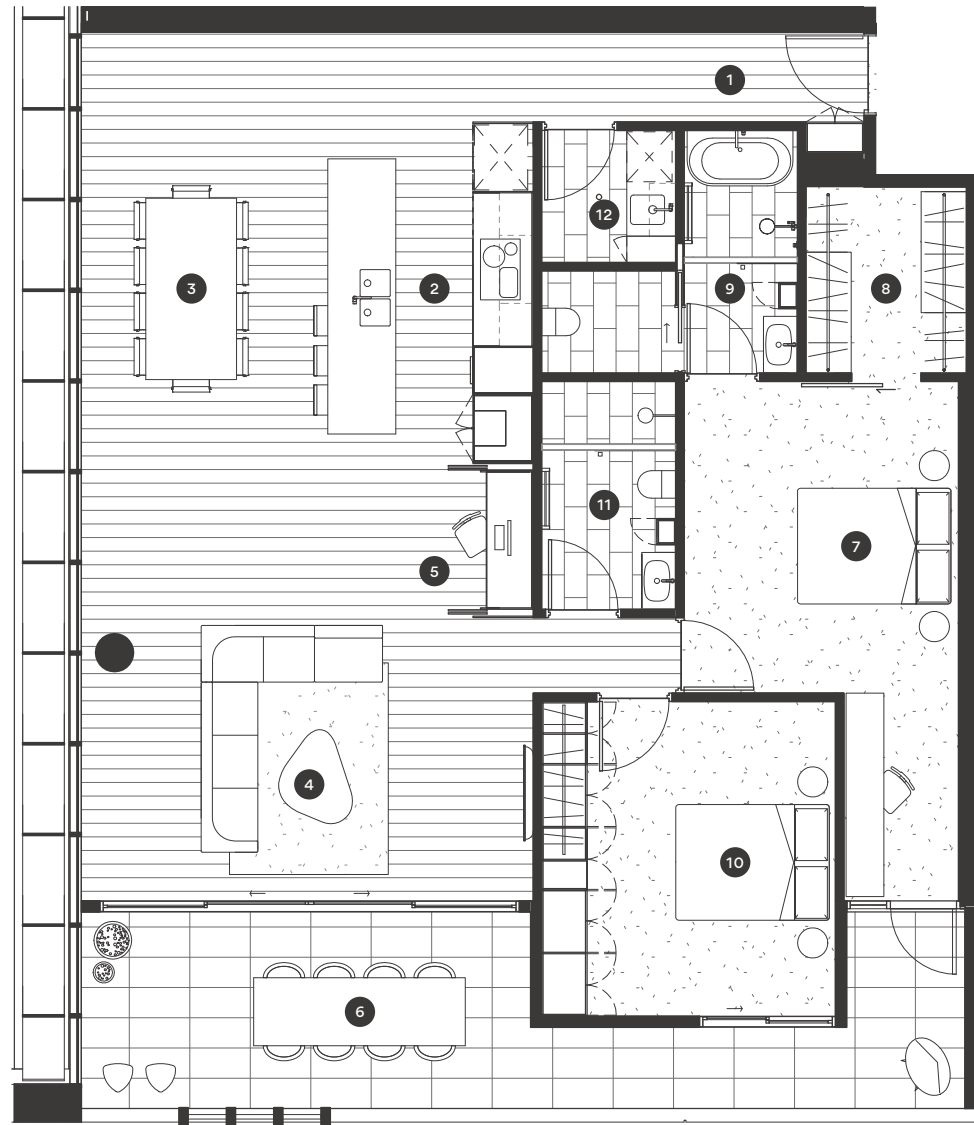

W I L S O N  
L A N E

LEVEL TWO  
APARTMENT 208

---

DEVELOPED BY

**Millson**

Kosloff  
Architecture

Millson

Plan 1:100 at A4

# WILSON LANE

## LEVEL TWO APARTMENT 208

2 BEDROOM / 2 BATHROOM

INTERNAL AREA - 141.9m<sup>2</sup>

DECK AREA - 27.5m<sup>2</sup>

LOCK UP STORAGE - 11.5m<sup>3</sup>

CAR SPACES - 1

1 ENTRY

2 KITCHEN

3 DINING

4 LIVING

5 STUDY

6 DECK

7 BEDROOM 1

8 WALK-IN ROBE

9 ENSUITE

10 BEDROOM 2