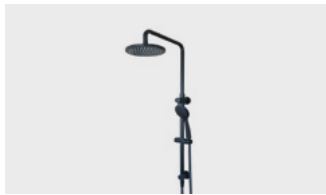

**2-in-1 Round Shower Rail Combination**  
Finish: Electroplated Matte Black

**Shower Mixer**  
Milli Glance  
Finish: Black

**Extended Basin Mixer**  
Milli Glance  
Finish: Black

**Single Towel Rail**  
Milli Axon Mk2  
Finish: Black