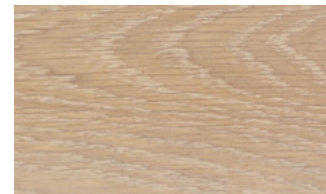

GENERAL

Walls & Ceilings
Colour: Dulux Natural White

Timber Oak Floors
Royal Oak Floors
Colour: White Smoked

Carpet
Trojan Twist 100% Pure Wool
Colour: Ares

External Balcony Tiles/Pavers
Finish: Basalt Appearance

Joinery
Prefinished Natural Timber Veneer
Finish: Oak Rift White Wash

Joinery (Alternative Option)
Prefinished Natural Timber Veneer
Finish: Oak Rift Swamp

GENERAL (CONT.)

Entry Door
Prefinished Natural Timber Veneer
Finish: Oak Rift White Wash

Benchtop
Natural Stone Slab
Colour: Toros Black Fine Line Marble
Finish: Honed

Benchtop (Alternative Option)
Natural Stone Slab
Colour: Elba White Marble
Finish: Honed

Splashback
Glass Mosaic
Colour: GO46 Midnight