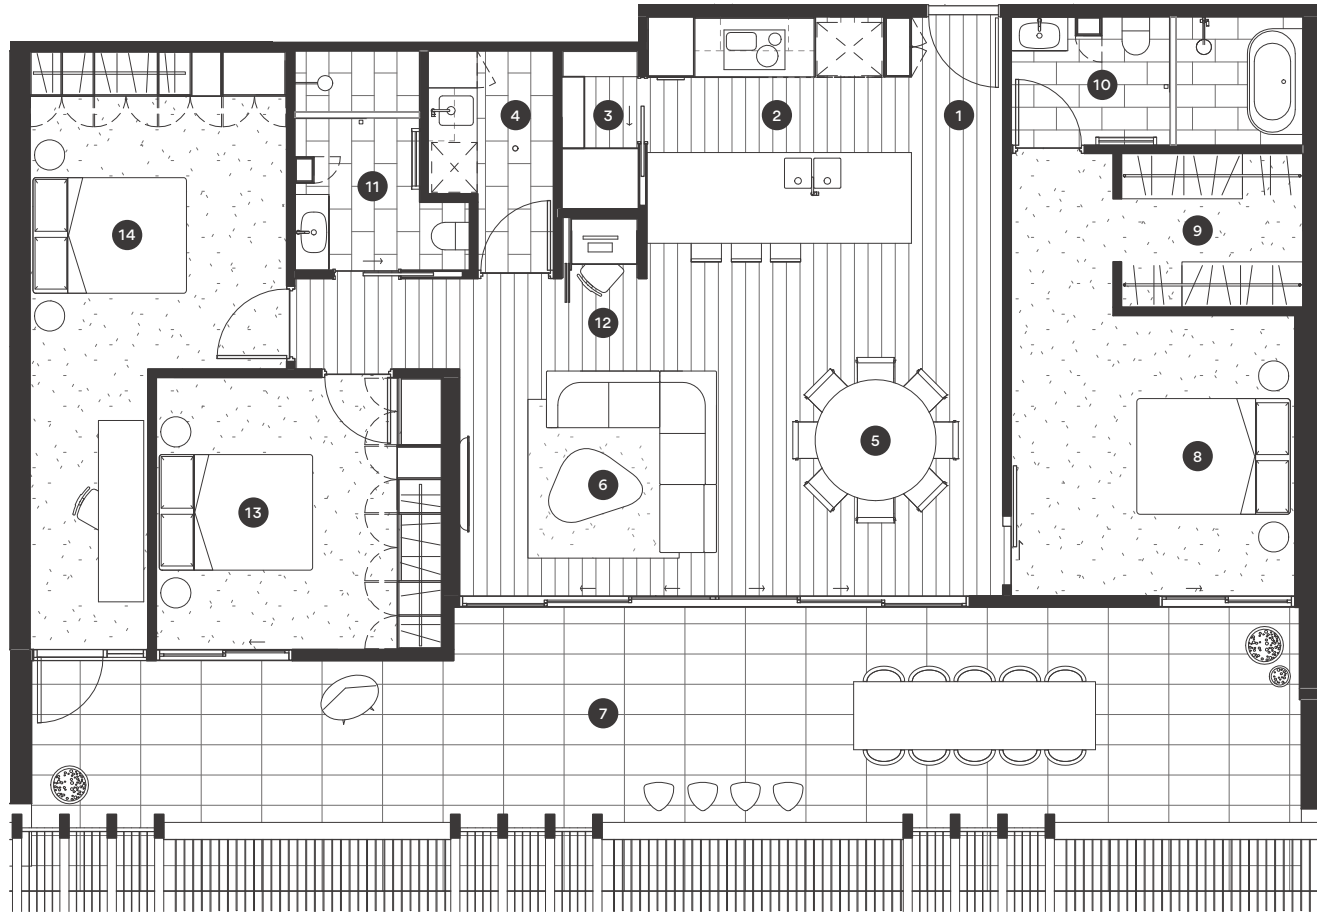

W I L S O N
L A N E

LEVEL THREE
APARTMENT 305

DEVELOPED BY

Millson

Kosloff
Architecture

Millson

Plan 1:100 at A4

**WILSON
LANE**

**LEVEL THREE
APARTMENT 305**

3 BEDROOM / 2 BATHROOM

INTERNAL AREA - 135.3m²

DECK AREA - 61.3m²

LOCK UP STORAGE - 11.0m³

CAR SPACES - 2

1 ENTRY

2 KITCHEN

3 PANTRY

4 LAUNDRY

5 DINING

6 LIVING

7 BALCONY

8 BEDROOM 1

9 WALK-IN ROBE

10 ENSUITE