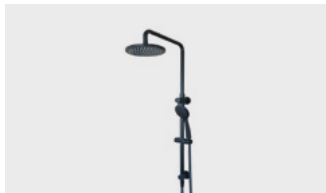

2-in-1 Round Shower Rail Combination
Finish: Electroplated Matte Black

Shower Mixer
Milli Glance
Finish: Black

Extended Basin Mixer
Milli Glance
Finish: Black

Single Towel Rail
Milli Axon Mk2
Finish: Black