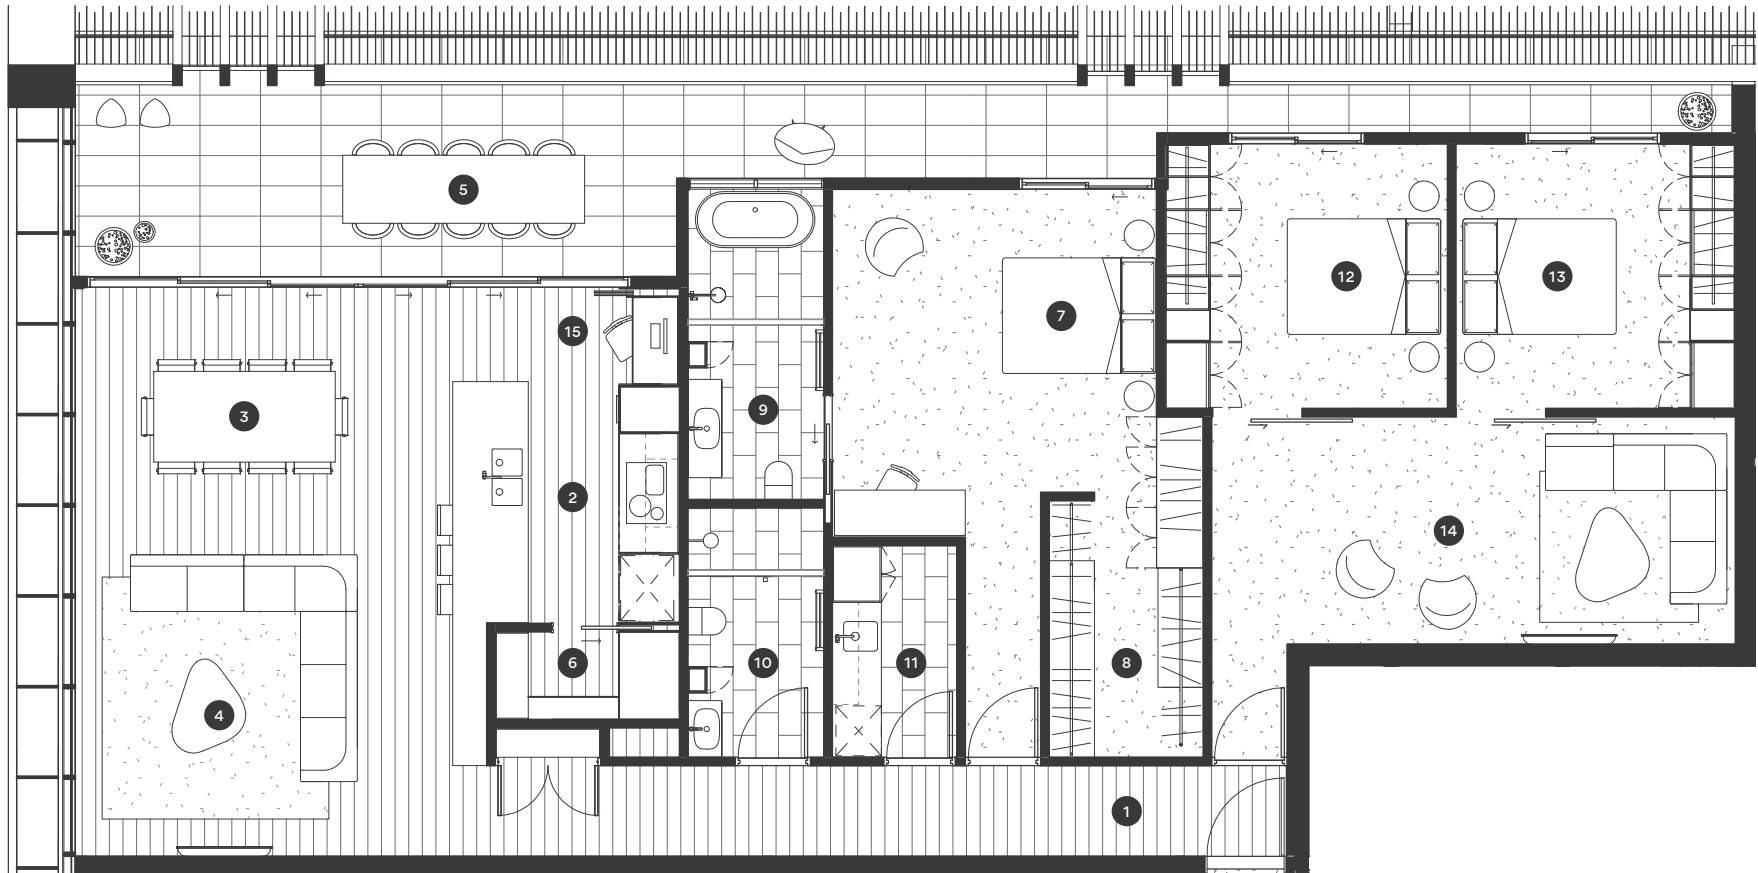

# WILSON LANE

LEVEL FOUR  
APARTMENT 401

---

DEVELOPED BY

**Millson**

Kosloff  
Architecture

Millson

Plan 1:100 at A4

**WILSON  
LANE**

**LEVEL FOUR  
APARTMENT 401**

**3 BEDROOM / 2 BATHROOM**

INTERNAL AREA - 177.8m<sup>2</sup>

DECK AREA - 49.3m<sup>2</sup>

LOCK UP STORAGE - 13.0m<sup>3</sup>

CAR SPACES - 2

1 ENTRY

2 KITCHEN

3 DINING

4 LIVING

5 BALCONY

6 PANTRY

7 BEDROOM 1

8 WALK-IN ROBE

9 ENSUITE