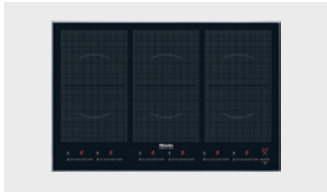

KITCHEN

PowerFlex Induction Cooktop
Miele KM 6366-1