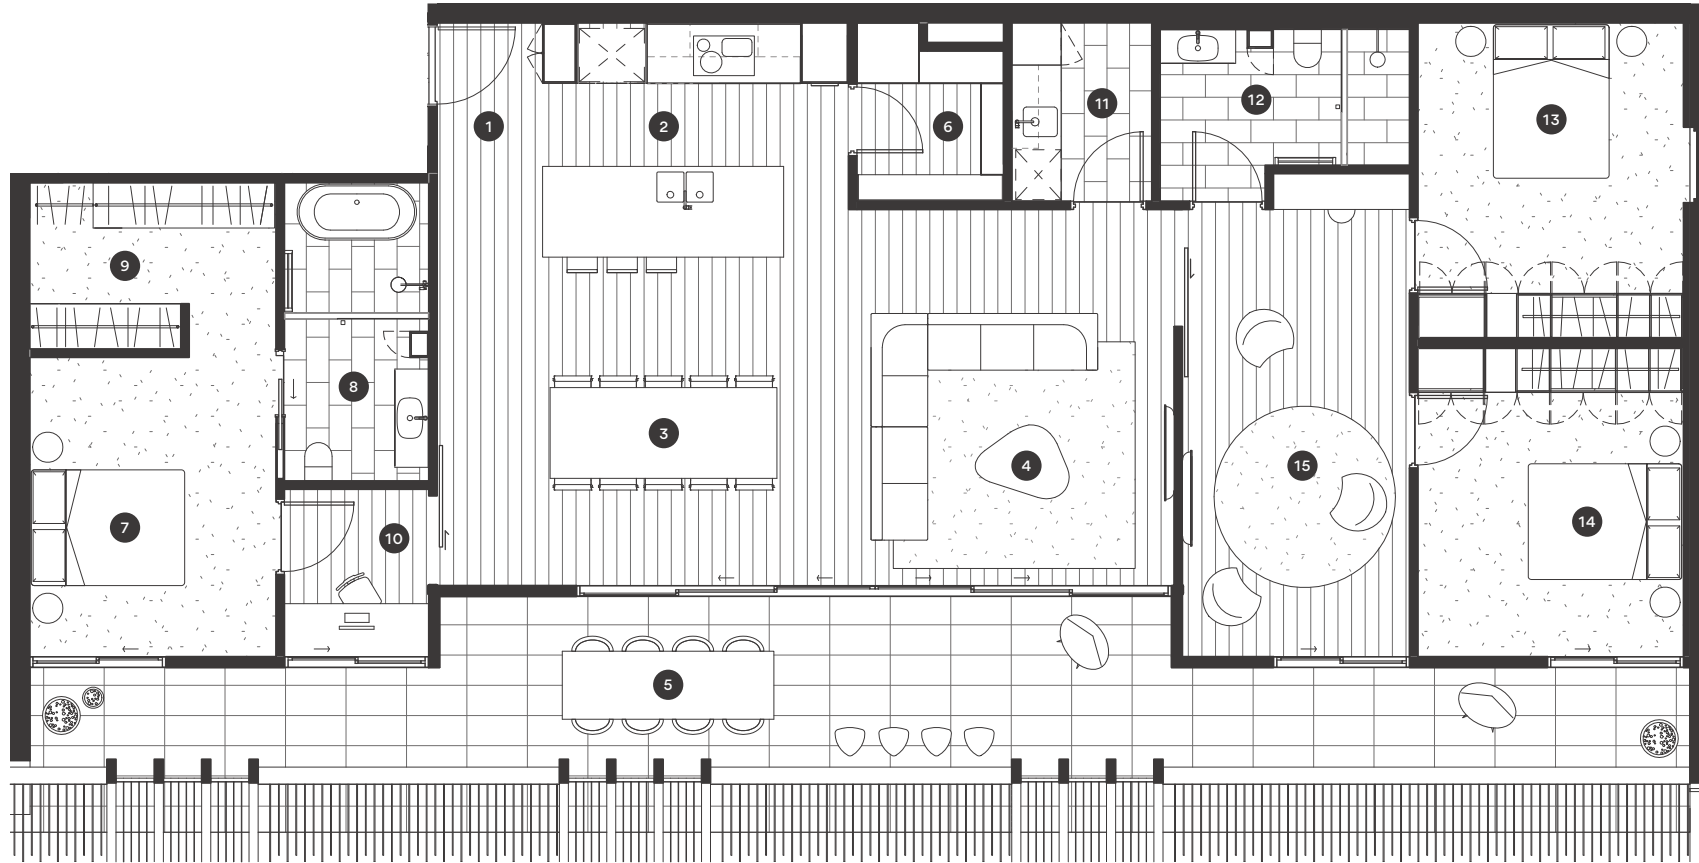

# WILSON LANE

LEVEL FOUR  
APARTMENT 403

---

DEVELOPED BY

**Millson**

Kosloff  
Architecture

Millson

Plan 1:100 at A4

**WILSON  
LANE**

**LEVEL FOUR  
APARTMENT 403**

**3 BEDROOM / 2 BATHROOM**  
INTERNAL AREA - 172.3m<sup>2</sup>  
DECK AREA - 57.7m<sup>2</sup>  
LOCK UP STORAGE - 13.0m<sup>3</sup>  
CAR SPACES - 2

1 ENTRY	6 PANTRY	11 LAUNDRY
2 KITCHEN	7 BEDROOM 1	12 BATHROOM
3 DINING	8 ENSUITE	13 BEDROOM 2
4 LIVING	9 WALK-IN ROBE	14 BEDROOM 3
5 BALCONY	10 STUDY	15 FAMILY ROOM